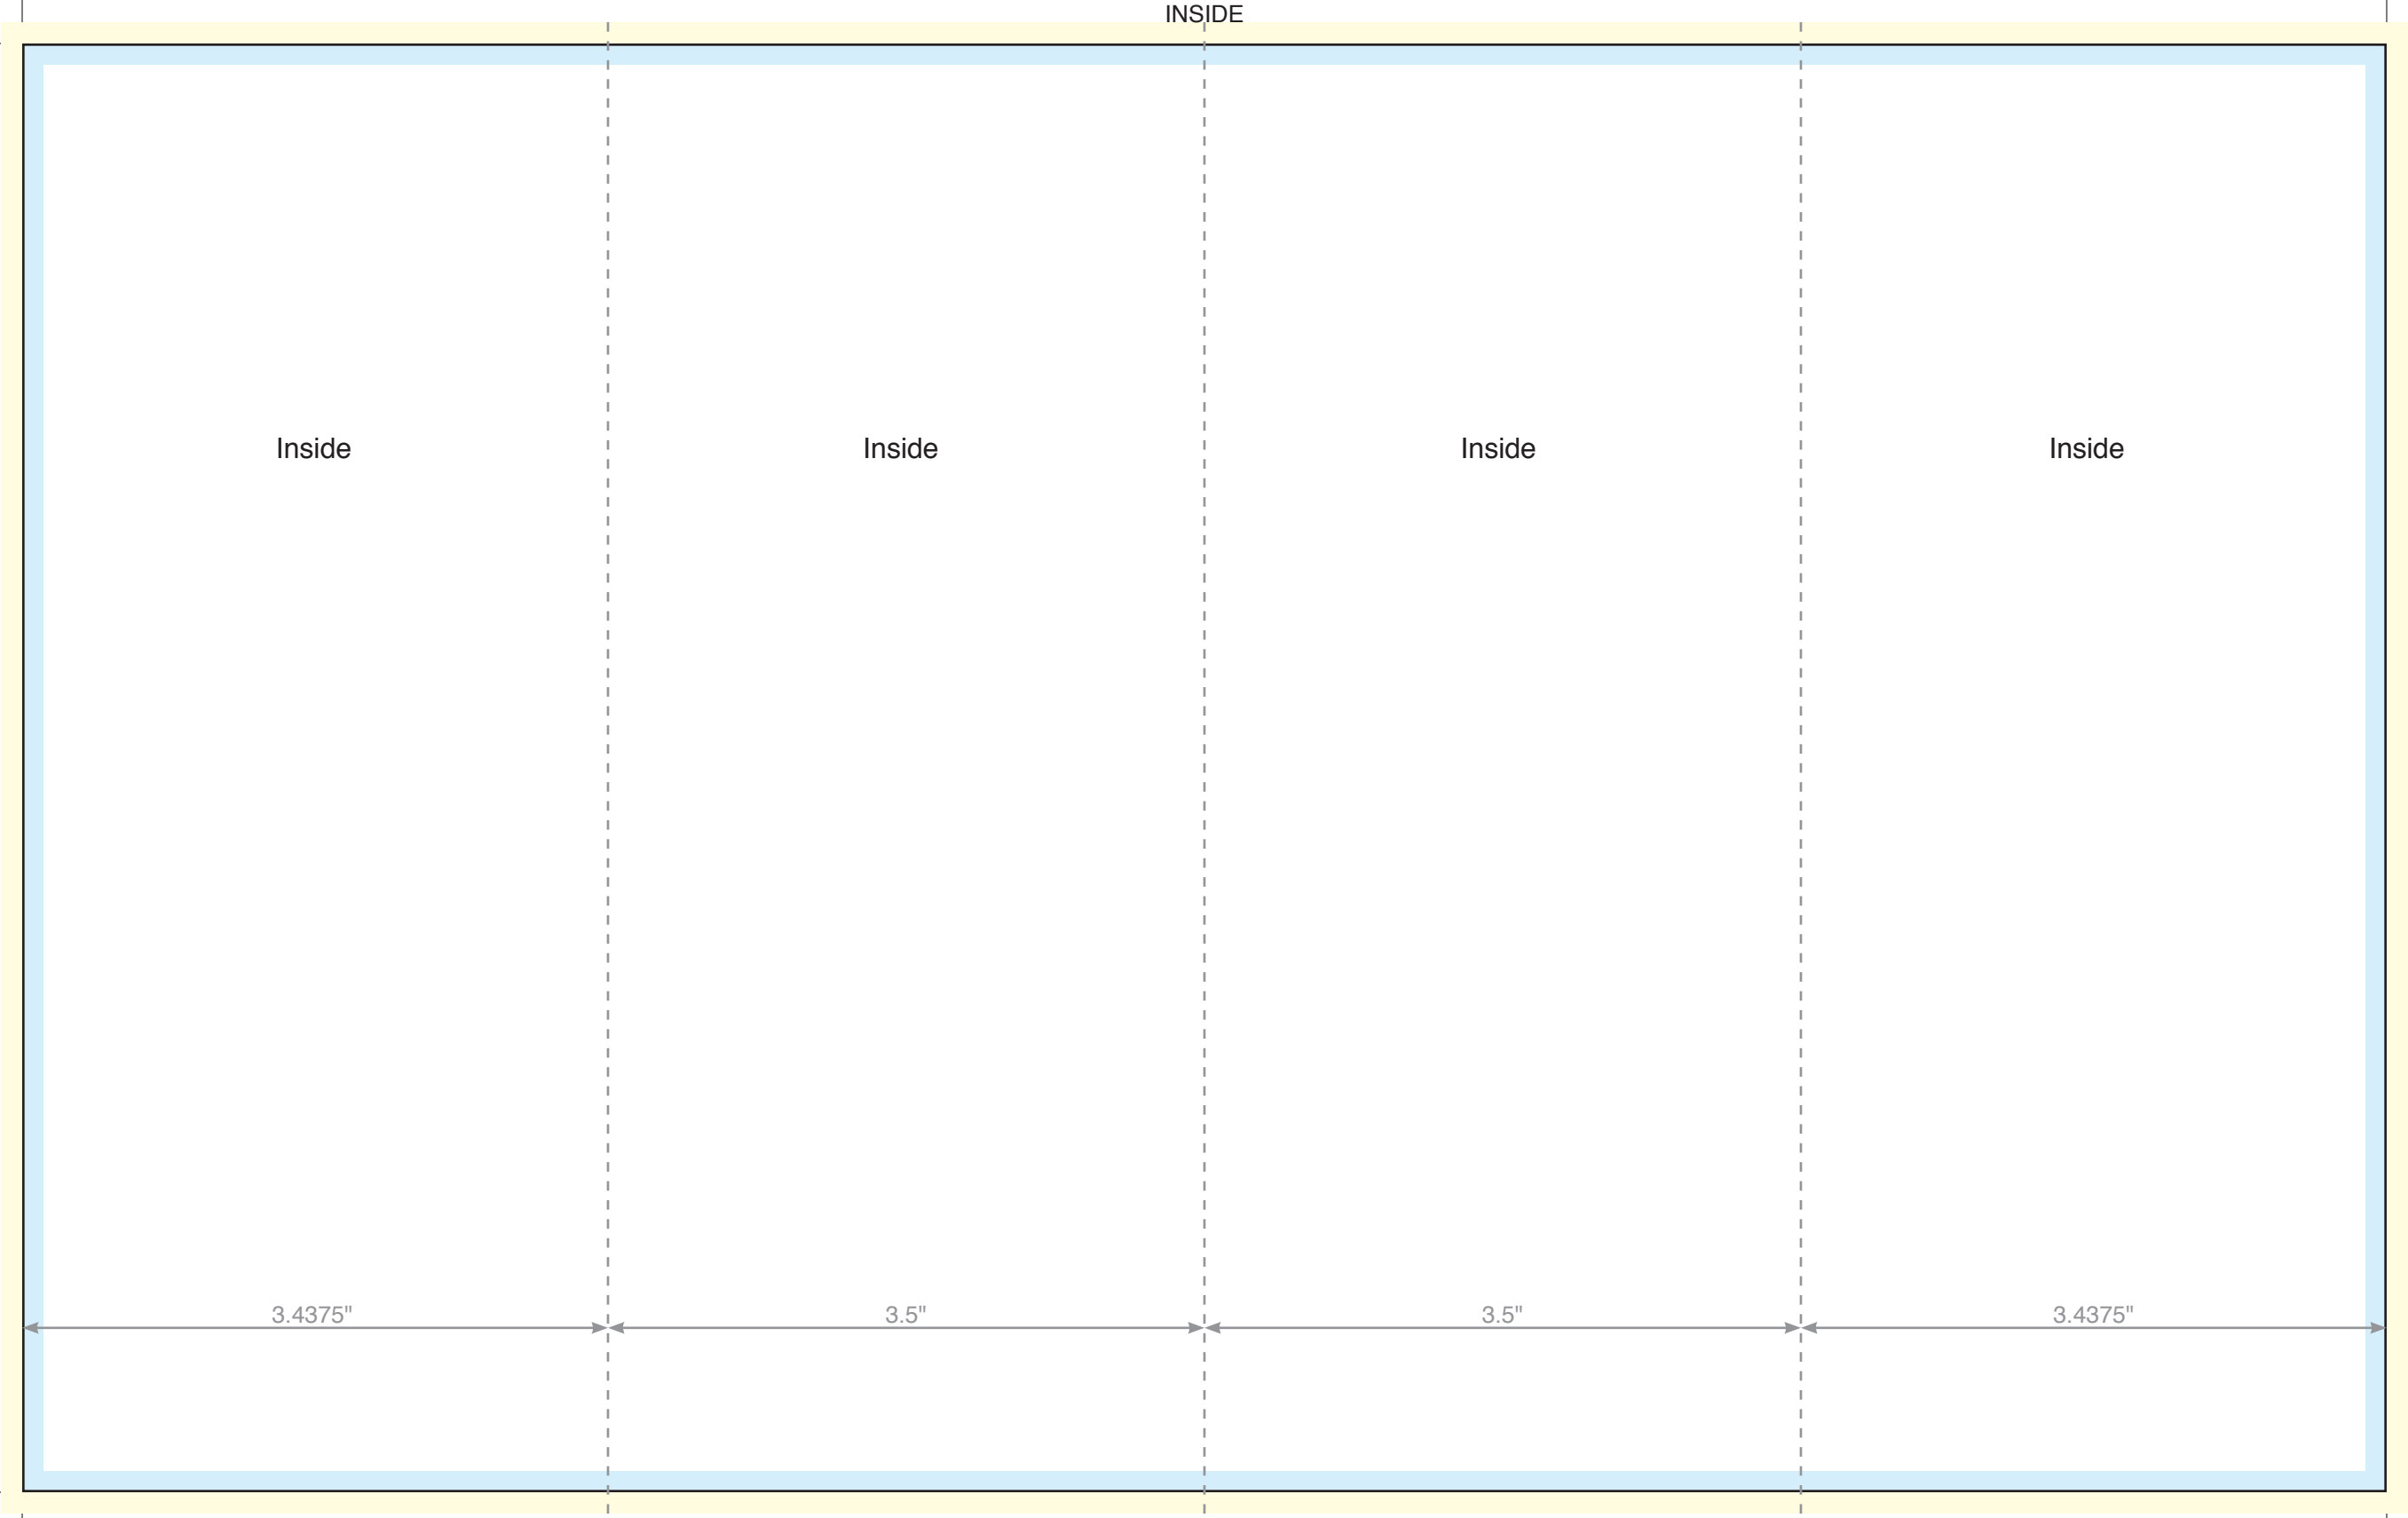

OUTSIDE

Inner

Back

Front

Inner

3.4375"

3.5"

3.5"

3.4375"

Product: 8.5 x 14 Gate Fold Brochure

Actual Document Size: 8.5 x 13.875

■ Bleed ■ Safe Area | Folds | Document Size

INSIDE

Inside

Inside

Inside

Inside

3.4375"

3.5"

3.5"

3.4375"

Product: 8.5 x 14 Gate Fold Brochure

Actual Document Size: 8.5 x 13.875

■ Bleed ■ Safe Area | Folds | Document Size