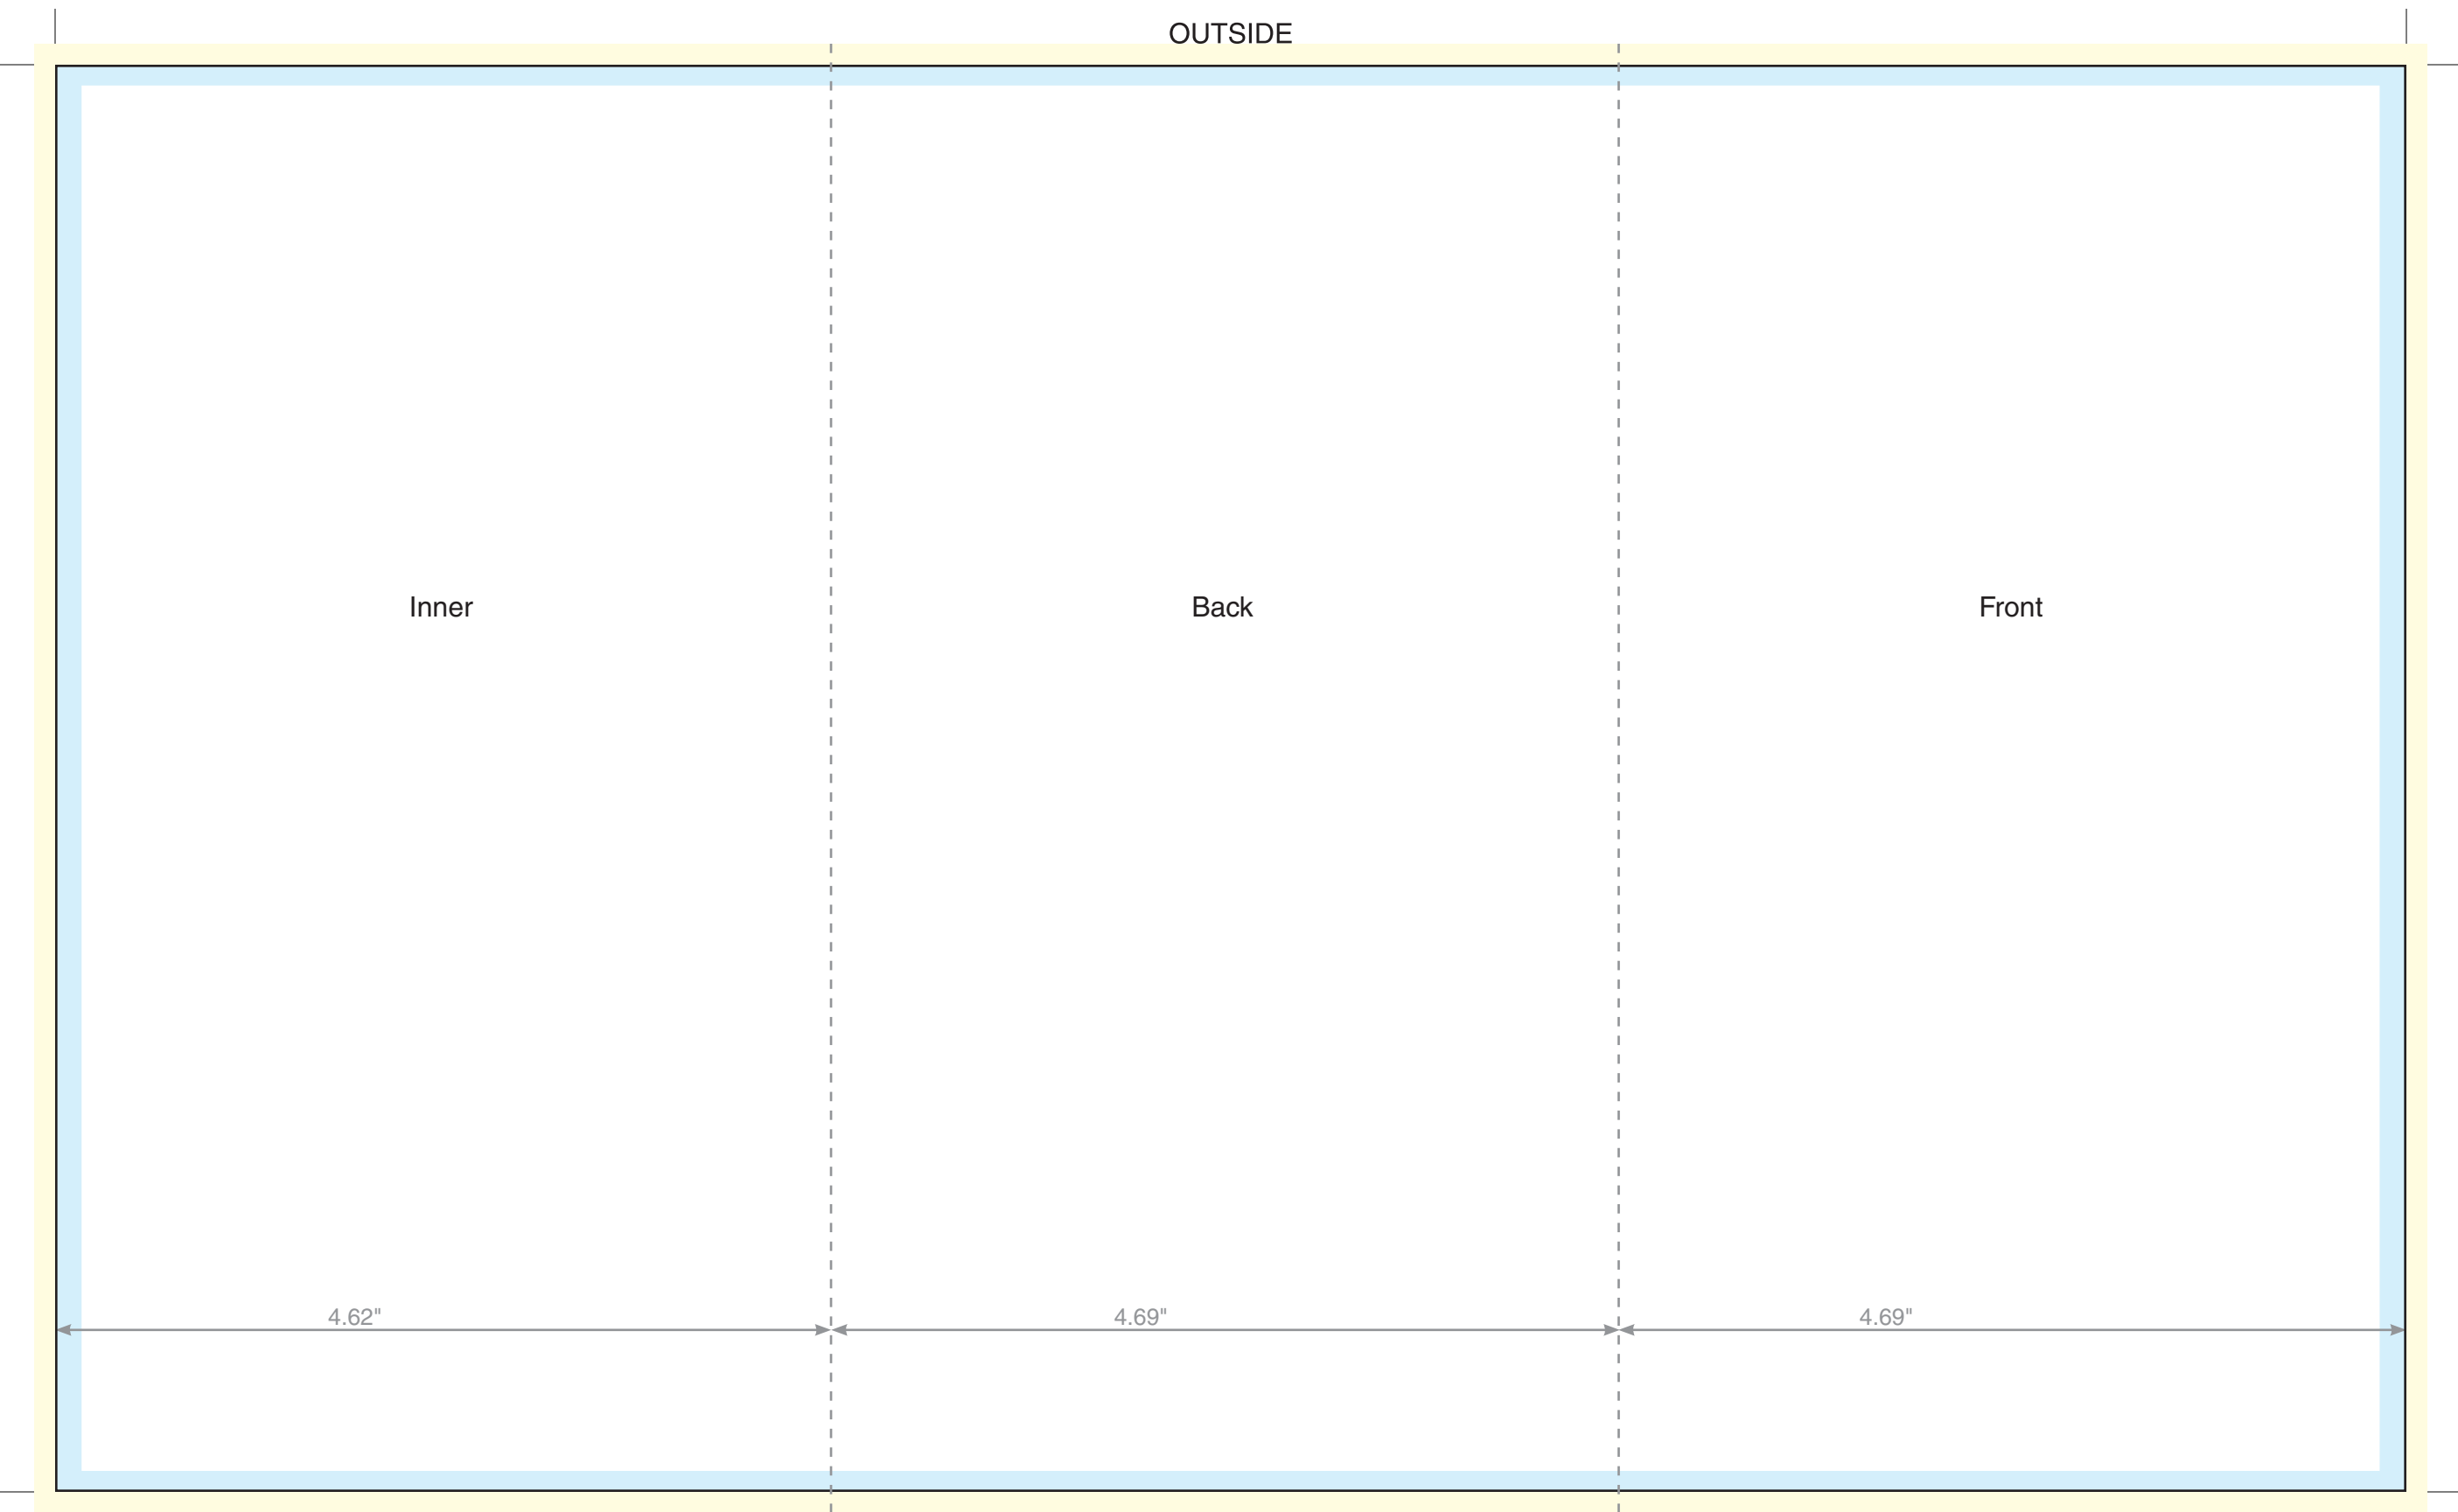

OUTSIDE

Inner

Back

Front

4.62"

4.69"

4.69"

Product: 8.5 x 14 3 panel Roll Fold Brochure

Actual Document Size: 8.5 x 14

■ Bleed ■ Safe Area | Folds | Document Size

INSIDE

Inside

Inside

Inside

4.69"

4.69"

4.62"

Product: 8.5 x 14 3 panel Roll Fold Brochure
Actual Document Size: 8.5 x 14
Bleed Safe Area Folds Document Size