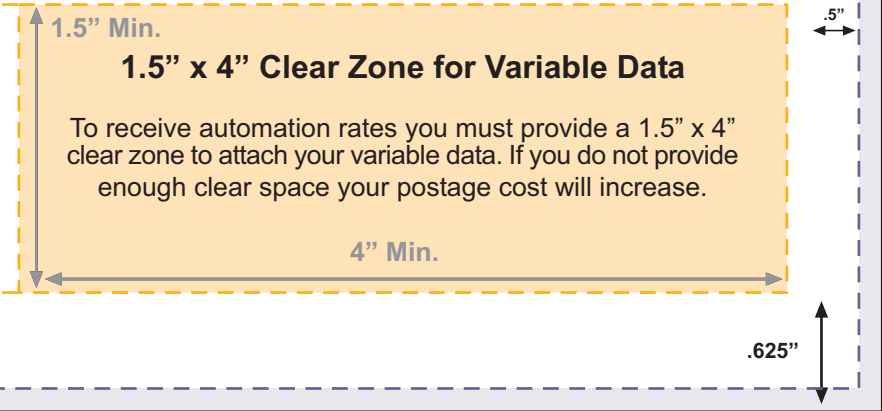

6.375 x 11.75

6.125 x 11.5

5.875 x 11.25

Recommended Set Up For Automation Rates 6.125" x 11.5" Postcard

No Mailable Address In This Area

To eliminate the risk of your postcards being returned to you by the Postal Automation Process, do not place an address with a state or zip code in this area.

1/8" Bleed - 6.375" x 11.75"

Cut Edge 6.125" x 11.5"

1/8" Safe Area - 5.875" x 11.25"

Clear Zones for Automation Rates

- 1.25" x 1.25" for Indicia
- 1.5" x 4" Clear box for Variable Data that is .625" up from the bottom and .5" from the right edge